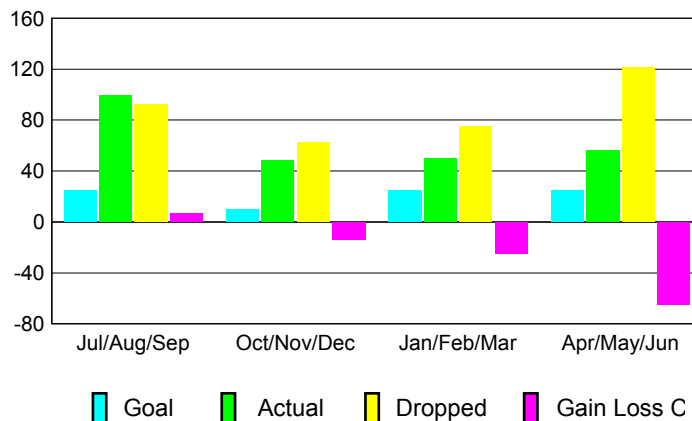

GMT: **Junichi Takata**

Location: **JAPAN**

GMT CA: **5**

**CLUBS**

Month	New Club Goal	Actual New Clubs	Actual Dropped Clubs	Gain/Loss of Clubs
<b>2012-2013</b>				
Jul/Aug/Sep	0	0	0	0
Oct/Nov/Dec	0	0	0	0
Jan/Feb/Mar	0	0	0	0
Apr/May/June	0	0	0	0
<b>Totals</b>	<b>0</b>	<b>0</b>	<b>0</b>	<b>0</b>

**Club Results 2012-2013**

Goal, New, Dropped, Gain/Loss

**YTD Status Quo Clubs 2012-2013**

Status Quo Clubs Compared to Status Quo Members

**Club Gain/Loss 2012-2013**

**MEMBERSHIP**

Month	Net Memb Goal	Actual New Memb	Actual Dropped Memb	Gain/Loss of Memb
<b>2012-2013</b>				
Jul/Aug/Sep	25	99	92	7
Oct/Nov/Dec	10	48	62	-14
Jan/Feb/Mar	25	50	75	-25
Apr/May/June	25	56	121	-65
<b>Totals</b>	<b>85</b>	<b>253</b>	<b>350</b>	<b>-97</b>

**Membership Results 2012-2013**

Goal, New, Dropped, Gain/Loss

**Gender Comparison 2012-2013**

**Membership Gain/Loss 2012-2013**